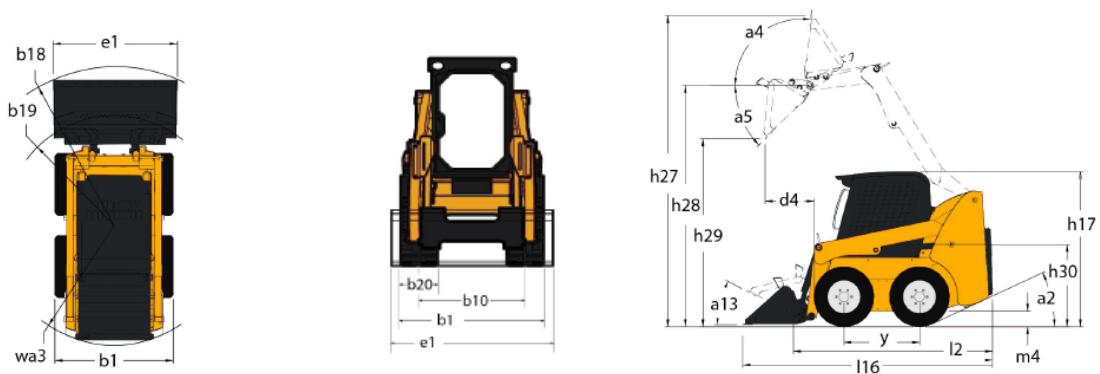

Capacities		Metric
Rated Operating Capacity		612 kg
Unladen weight		2200 kg
Tipping capacity		1224 kg
Weight and dimensions		
Overall Operating Height - Fully Raised	h27	3584 mm
Height to Hinge Pin - Fully Raised	h28	2794 mm
Overall Height to top of ROPS	h17	1826 mm
Dump angle at full height	a5	42 °
Dump height	h29	2197 mm
Overall length with bucket	l16	2952 mm
Dump reach - Full height	r6	528 mm
Rollback at ground	a13	29 °
Rollback Angle at Full Height	a4	99 °
Seat to ground height	h30	853 mm
Wheelbase	y	923 mm
Overall width less bucket	b1	1346 mm
Bucket Width	e1	1562 mm
Ground clearance	m4	211 mm
Overall length - Less Bucket	l2	2314 mm
Clearance Radius - Front with Bucket	b18	1758 mm
Clearance Circle - Front without Bucket	b19	1102 mm
Clearance Circle - Rear	wa1	1484 mm
Performances		
Travel speed (unladen)		10.70 km/h
Wheels		
Transmission type		Hydrostatic
Standard tires		10 x 16.5 - 10 PR HD
Engine		
Engine brand		Yanmar
Engine model		4TNV88
Engine norm		Stage IIIA
Gross Power		48.80 Hp
Max. torque / Engine rotation		140 Nm / 1600 rpm
Power source		Diesel
Number of cylinders		4
Battery voltage		12 V
Accessory plug		12 V
Alternator - Ampere		55 A
Starter		3 kW
Hydraulics		
Standard flow - Auxiliary hydraulics		63.40 l/min
Auxiliary Hydraulic Pressure		190 bar
Tank capacities		
Fuel tank		47 l
Hydraulic oil tank capacity		30 l
Displacement		2.20 l
LH Chain case		8.30 l
RH Chain case		8.30 l

R134 - Dimensional drawing